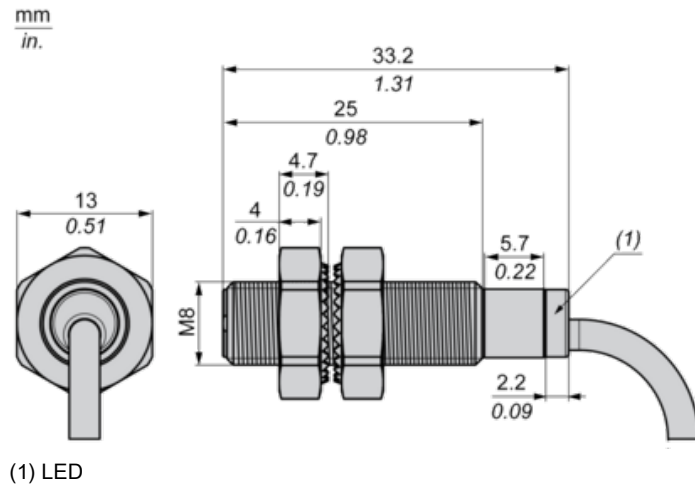

Paketleme üniteleri

Unit Type of Package 1	PCE
Number of Units in Package 1	1
Package 1 Height	2,000 cm
Package 1 Width	8,300 cm
Package 1 Length	15,500 cm
Package 1 Weight	39,000 g
Unit Type of Package 2	S03
Number of Units in Package 2	44
Package 2 Height	30,000 cm
Package 2 Width	30,000 cm
Package 2 Length	40,000 cm
Package 2 Weight	2,458 kg

Sözleşme garantisi

Garanti	18 months
---------	-----------

Dimensions

Minimum Mounting Distances in mm

Side by side

$e (1) \geq 5 \text{ mm} / 0.20 \text{ in.}$

Face to face

$e (2) \geq 30 \text{ mm} / 1.18 \text{ in.}$

Facing a metal object

$e (3) \geq 8 \text{ mm} / 0.31 \text{ in.}$

Mounting

(1) Bending cable: 4 x external cable diameter

Wiring Schemes

NPN

BU : Blue

BN : Brown

BK : Black

Performance Curves

Standard Steel Target (mm) : 8x8x1

(1) Pick-up points

(2) Drop-out points (object approaching from the side)

(y) Sensing distance in mm