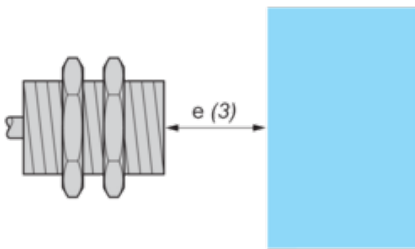

$e (3) \geq 8 \text{ mm} / 0.31 \text{ in.}$