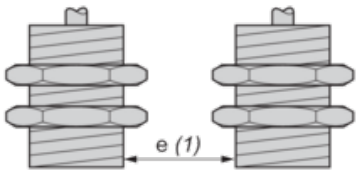

Sözleşme garantisi

Garanti	18 months
---------	-----------

Dimensions

Minimum Mounting Distances in mm

Side by side

$e (1) \geq 5 \text{ mm} / 0.20 \text{ in.}$

Face to face

$e (2) \geq 30 \text{ mm} / 1.18 \text{ in.}$

Facing a metal object

$e (3) \geq 8 \text{ mm} / 0.31 \text{ in.}$

Mounting

(1) Bending cable: 4 x external cable diameter

Wiring Schemes

NPN

BU : Blue

BN : Brown

BK : Black

Performance Curves

Standard Steel Target (mm) : 8x8x1

(1) Pick-up points

(2) Drop-out points (object approaching from the side)

(y) Sensing distance in mm