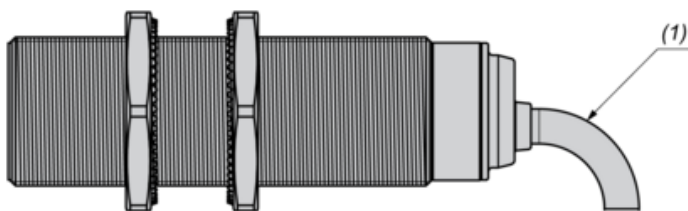

Sözleşme garantisi

Garanti	18 months
---------	-----------

Dimensions

Minimum Mounting Distances in mm

Side by side

$e (1) \geq 5 \text{ mm} / 0.20 \text{ in.}$

Face to face

$e (2) \geq 30 \text{ mm} / 1.18 \text{ in.}$

Facing a metal object

$e (3) \geq 8 \text{ mm} / 0.31 \text{ in.}$

Mounting

(1) Bending cable: 4 x external cable diameter

Wiring Schemes

NPN

BU : Blue

BN : Brown

BK : Black

Performance Curves

Standard Steel Target (mm) : 8x8x1

(1) Pick-up points

(2) Drop-out points (object approaching from the side)

(y) Sensing distance in mm