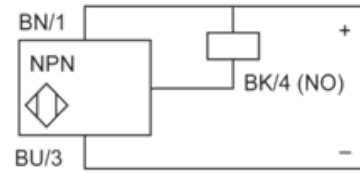

Facing a metal object

$e (3) \geq 8 \text{ mm} / 0.31 \text{ in.}$

Mounting

(1) Bending cable: 4 x external cable diameter

Wiring Schemes

NPN

BU : Blue

BN : Brown

BK : Black

Performance Curves

Standard Steel Target (mm) : 8x8x1

(1) Pick-up points

(2) Drop-out points (object approaching from the side)

(y) Sensing distance in mm