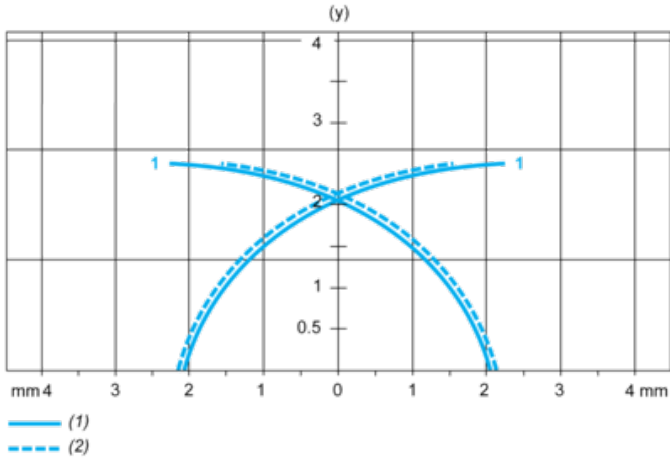

Facing a metal object

$e (3) \geq 8 \text{ mm} / 0.31 \text{ in.}$

Mounting

(1) Bending cable: 4 x external cable diameter

Wiring Schemes

NPN

BU : Blue

BN : Brown

BK : Black

Performance Curves

Standard Steel Target (mm) : 8x8x1

(1) Pick-up points

(2) Drop-out points (object approaching from the side)

(y) Sensing distance in mm